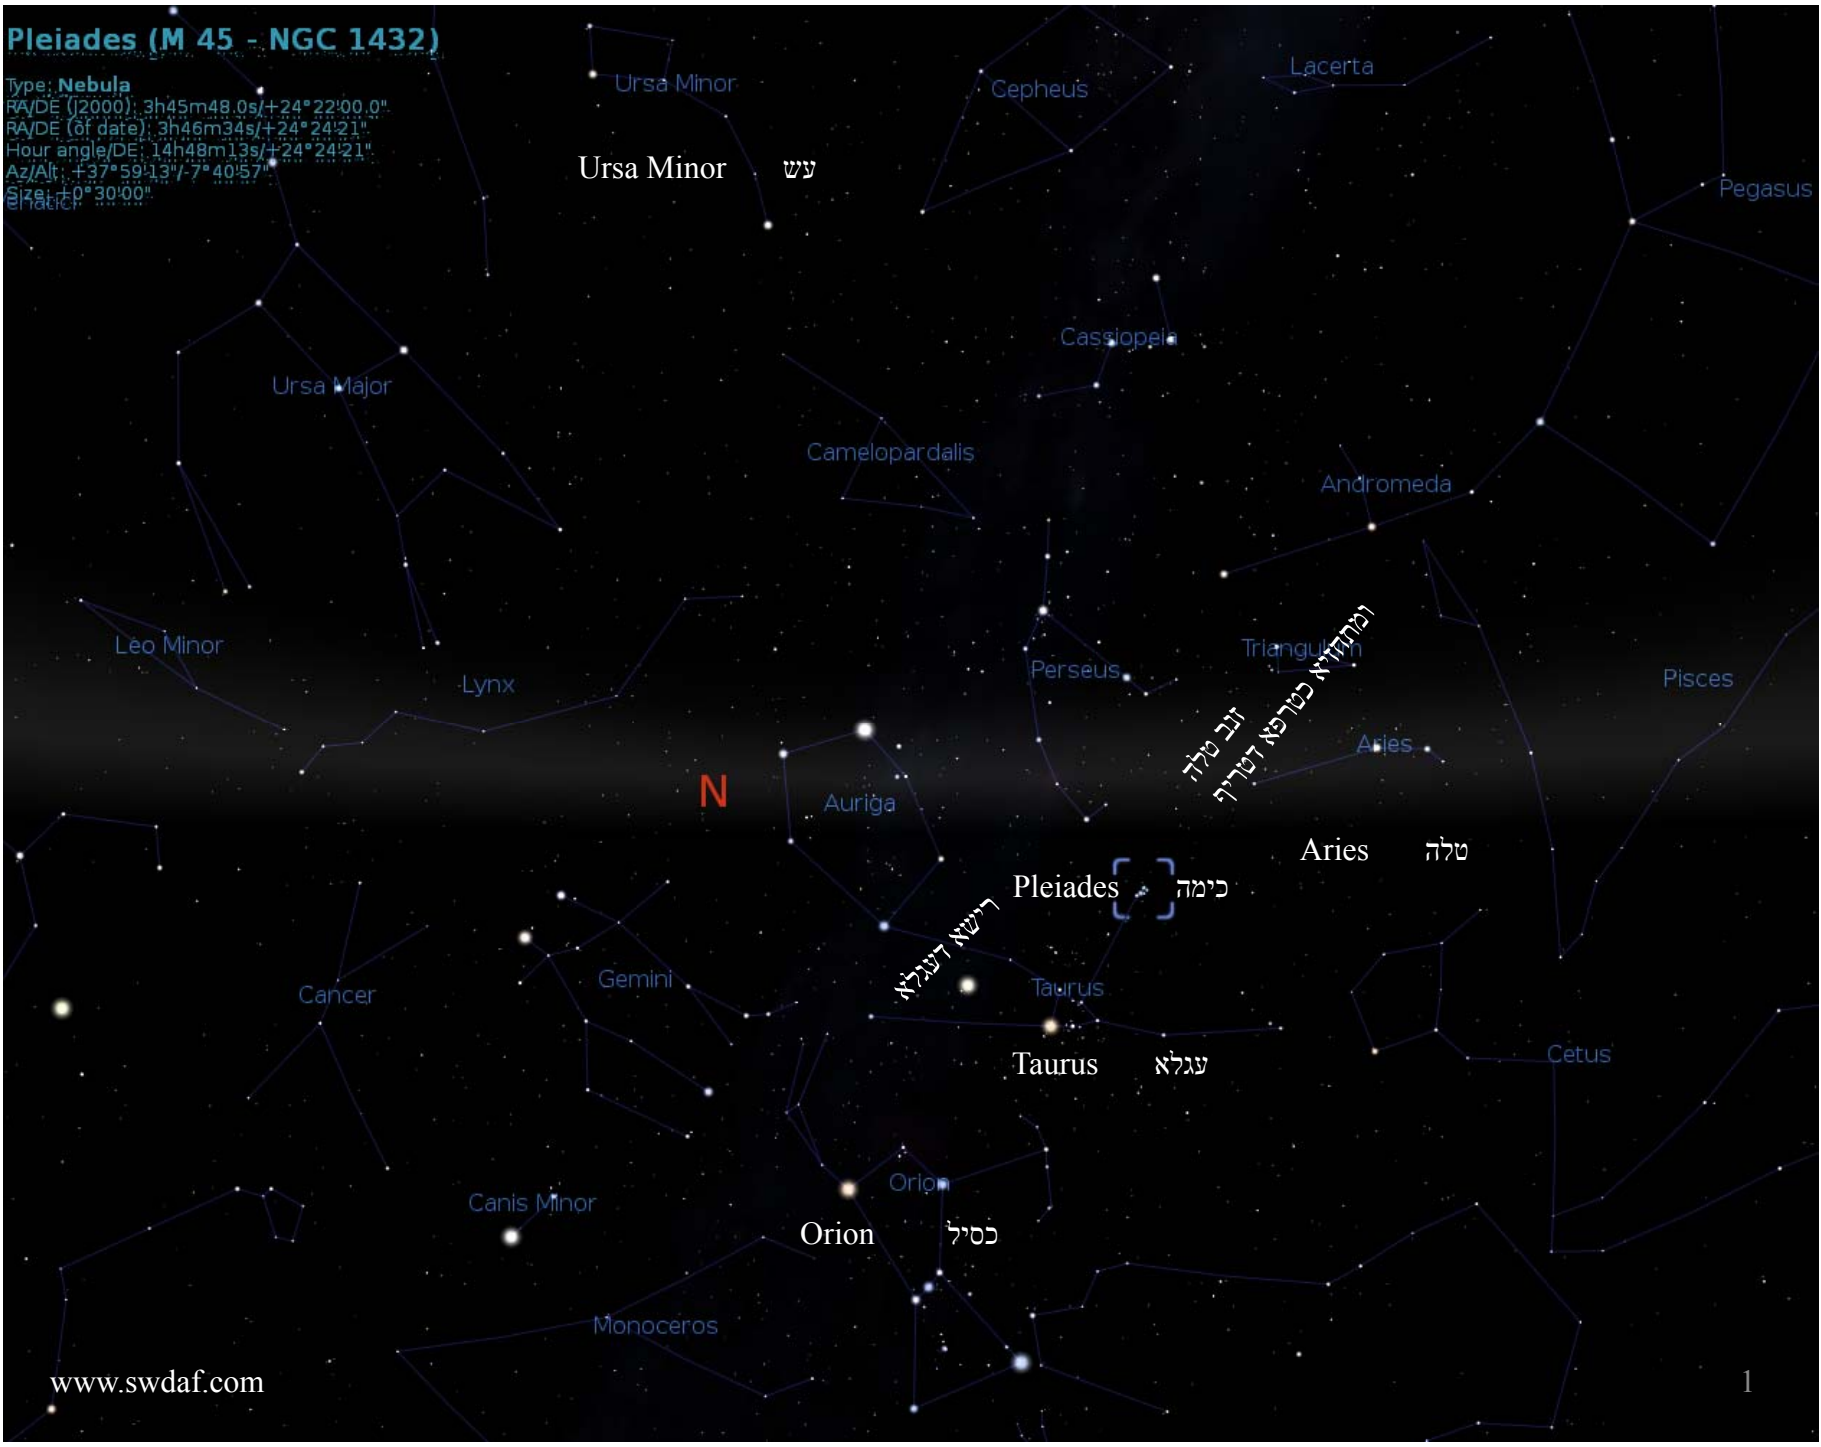

Pleiades (M 45 - NGC 1432)

Type: **Nebula**
 RA/DE (J2000): 3h45m48.0s/+24°22'00.0"
 RA/DE (of date): 3h46m34s/+24°24'21"
 Hour angle/DE: 14h48m13s/+24°24'21"
 Az/Alt: +37°59'13"/-7°40'57"
 Size: 10°30'00"

Pleiades (M 45 - NGC 1432)

Type: **Nebula**
 RA/DE (J2000): 3h45m48.0s/+24°22'00.0"
 RA/DE (of date): 3h46m34s/+24°24'21"
 Hour angle/DE: 14h50m19s/+24°24'21"
 Az/Alt: +38°25'09"/-7°28'06"
 Size: +0°30'00"
 Variability: